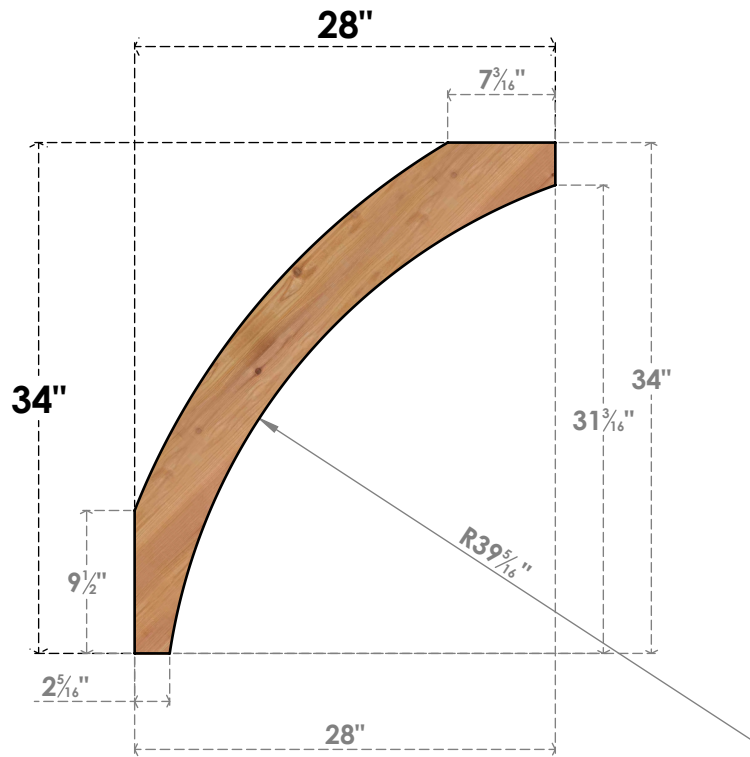

# BRC04X28X34THR00SWR

3 1/2"W X 28"D X 34"H THORTON SMOOTH BRACE, WESTERN RED CEDAR

**SIDE**

**FRONT**

EKENA MILLWORK  
 2300 WEST MAIN ST.  
 CLARKSVILLE, TX 75426  
 TOLL FREE: 866-607-0453  
 WWW.EKENAMILLWORK.COM