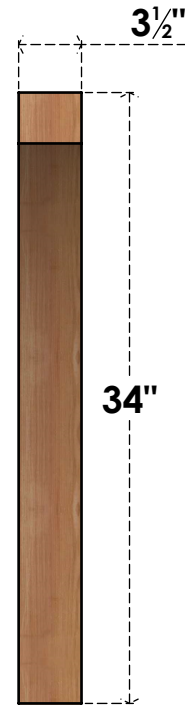

# BRC04X28X34THR00SWR

3 1/2"W X 28"D X 34"H THORTON SMOOTH BRACE, WESTERN RED CEDAR

**SIDE**

**FRONT**

EKENA MILLWORK  
 2300 WEST MAIN ST.  
 CLARKSVILLE, TX 75426  
 TOLL FREE: 866-607-0453  
 WWW.EKENAMILLWORK.COM

**NOTES**

1. INSTALLATION TO BE COMPLETED IN ACCORDANCE WITH MANUFACTURER'S SPECIFICATIONS.
2. DRAWING MAY NOT BE TO SCALE
3. THIS DRAWING IS INTENDED FOR DESIGN AND PLANNING PURPOSES ONLY.
4. ALL INFORMATION CONTAINED HEREIN WAS CURRENT AT THE TIME OF DEVELOPMENT BUT MUST BE REVIEWED AND APPROVED BY THE PRODUCT MANUFACTURER TO BE CONSIDERED ACCURATE.
5. PRODUCTS ARE NOT KILN DRIED. THIS ITEM IS UNIQUE AND WILL CONTAIN THE NATURAL VARIATIONS THAT THE WOOD SPECIES OFFERS. THIS MAY RESULT IN VARIATIONS UP TO 1/4"